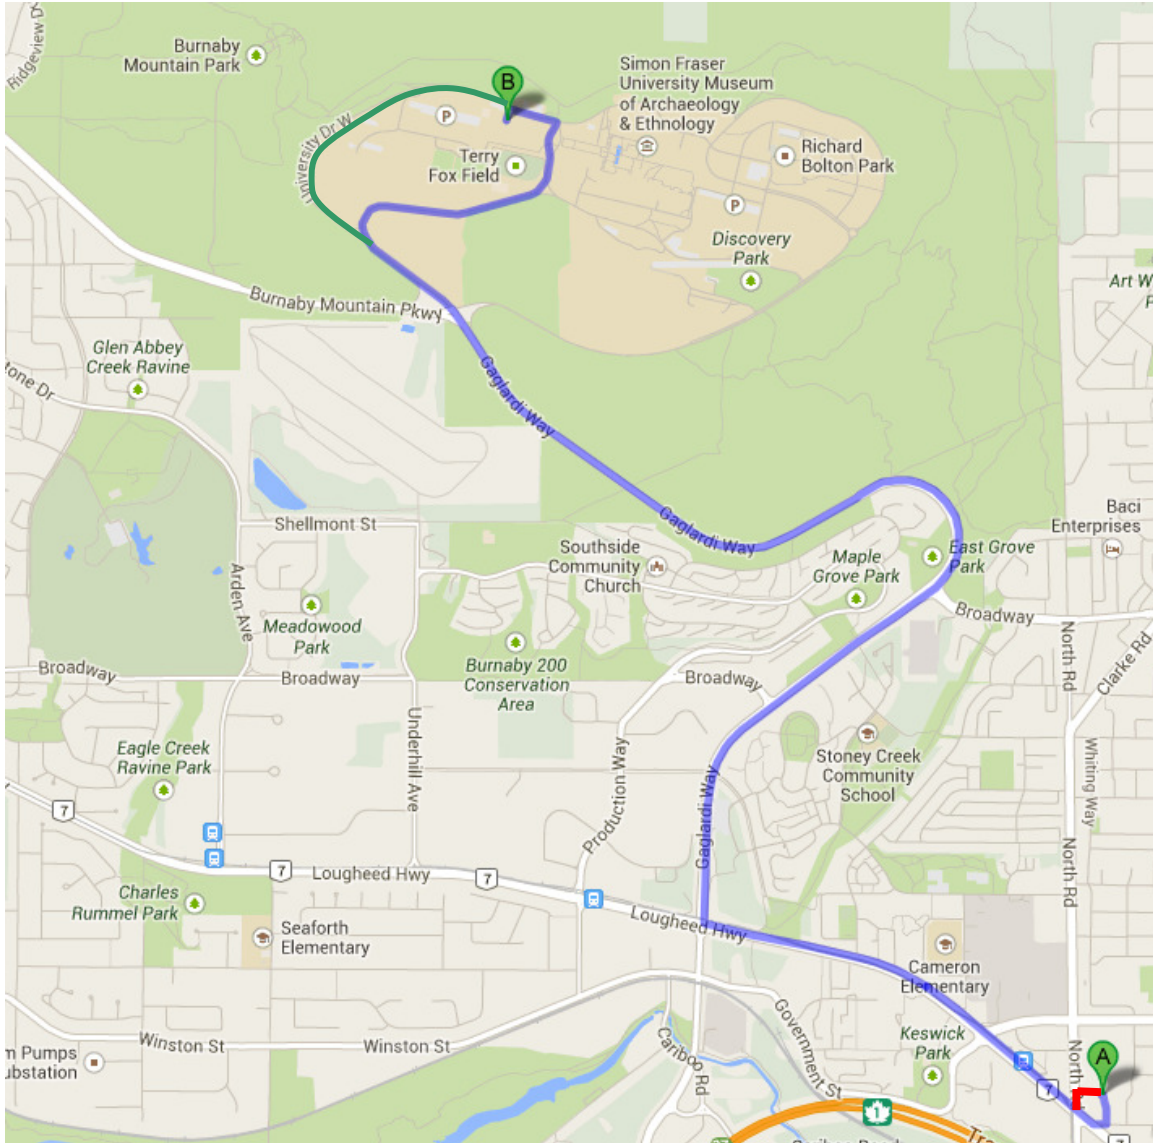

## DRIVING DIRECTIONS BETWEEN SFU AND EXECUTIVE INN

- **A** - Executive Inn - Coquitlam
- **B** - SFU - EAST GYM (Near the swimming pool)

\* Use the **red route** to return to the hotel at A. Use the purple route to leave the hotel at A.

### Driving directions to Unknown road

Unknown road

1. Head east toward Rochester Ave

130 m

2. Turn right onto Rochester Ave

52 m

3. Slight right onto Lougheed Hwy/BC-7 W

1.7 km

4. Turn right onto Gaglardi Way

1.6 km

5. Keep left to stay on Gaglardi Way

4.0 km

6. Continue straight to stay on Gaglardi Way

180 m

7. Keep left to stay on Gaglardi Way

150 m

8. Turn left onto University Dr W

180 m

9. Turn left

45 m

Unknown road